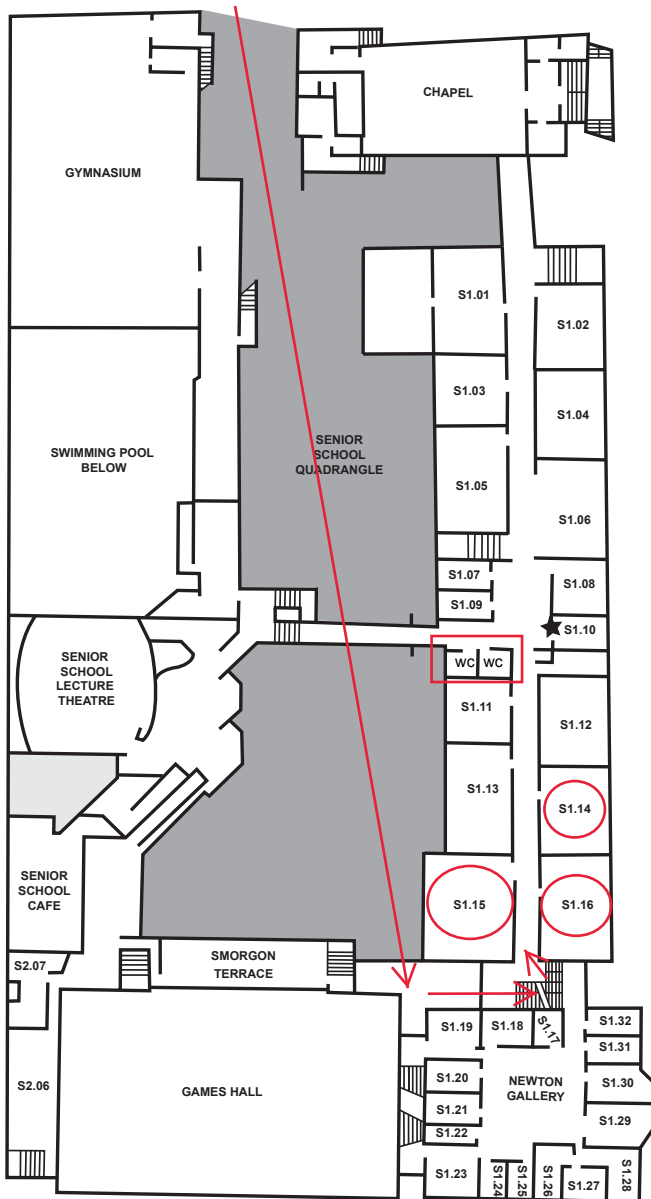

St Kilda Road Senior School

First Floor

Senior Wing

- S1.07 Senior School meeting room
- S1.08 Head of Senior School
- S1.09 International Student Coordinator
- S1.10 Senior School Office

Mezzanine

- S2.01 Senior School English Office
- S2.03 Senior School LOTE Office
- S2.04 Study Centre
- S2.05 Careers Office

Newton Gallery

- S1.17 Head of House
- S1.18 Head of House
- S1.19 Counsellor
- S1.20 Head of Houses
- S1.21 Head of House
- S1.23 Meeting room
- S1.24 Head of House
- S1.25 Head of House
- S1.26 Head of House
- S1.27 Head of House
- S1.29 VCE Coordinator
- S1.30 IB DP Coordinator
- S1.31 Careers Office
- S1.32 Head of House

★ First Aid Kit Locations

ATTIC PLAN

SECOND FLOOR