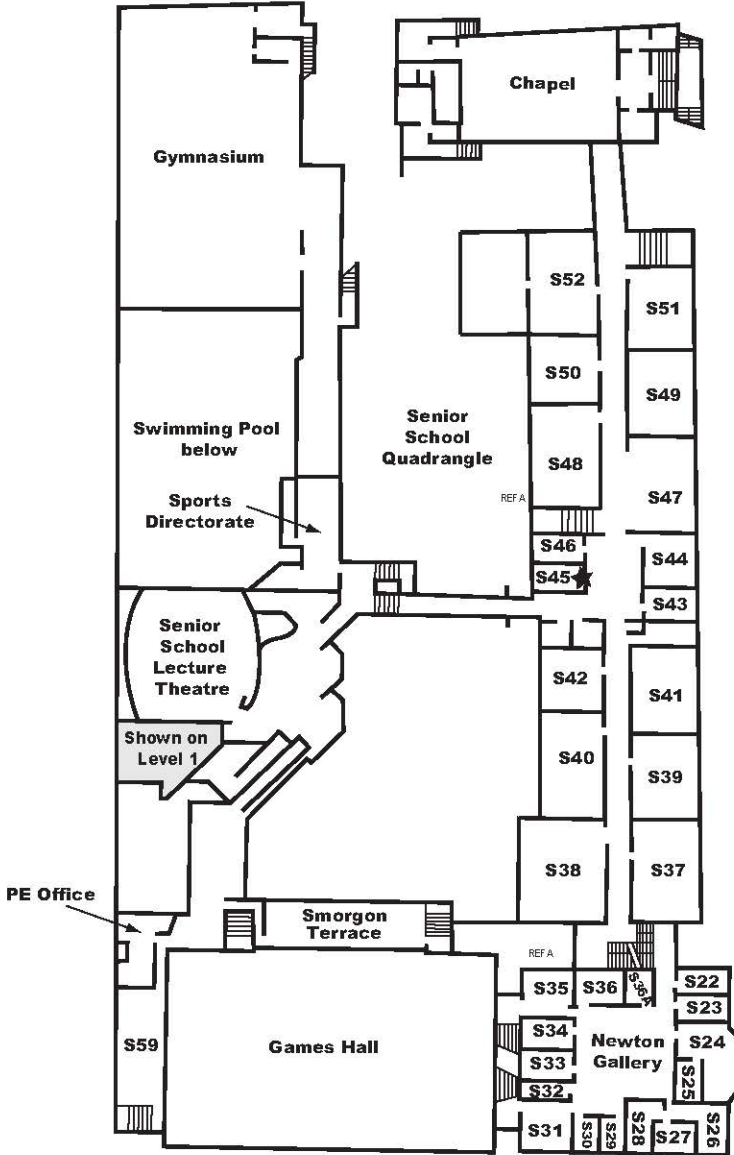

St Kilda Road Senior School

First Floor

Senior Wing

- S22 – Head of House
- S23 – Careers Office
- S24 – Careers Centre
- S25 – VCE Coordinator
- S26 – Year 10 Curriculum Coordinator
- S27 – Head of House
- S28 – Head of House
- S29 – Head of House
- S30 – Head of House
- S31 – Meeting Room
- S33 – Head of House
- S34 – Head of House
- S35 – Counsellor
- S36 – Head of House
- S36A – Head of House
- S43 – Senior School Office
- S44 – Head of Senior School
- S45 – International Student Coordinator
- S46 – IB DP Coordinator
- S53 – Senior School English Office
- S55 – Senior School LOTE Office
- S56 – Study Centre
- S57 – Office
- S58 – Year 12 Study Annexe
- S59 – PE Classroom

★ First Aid Kit Locations

HIGH STREET