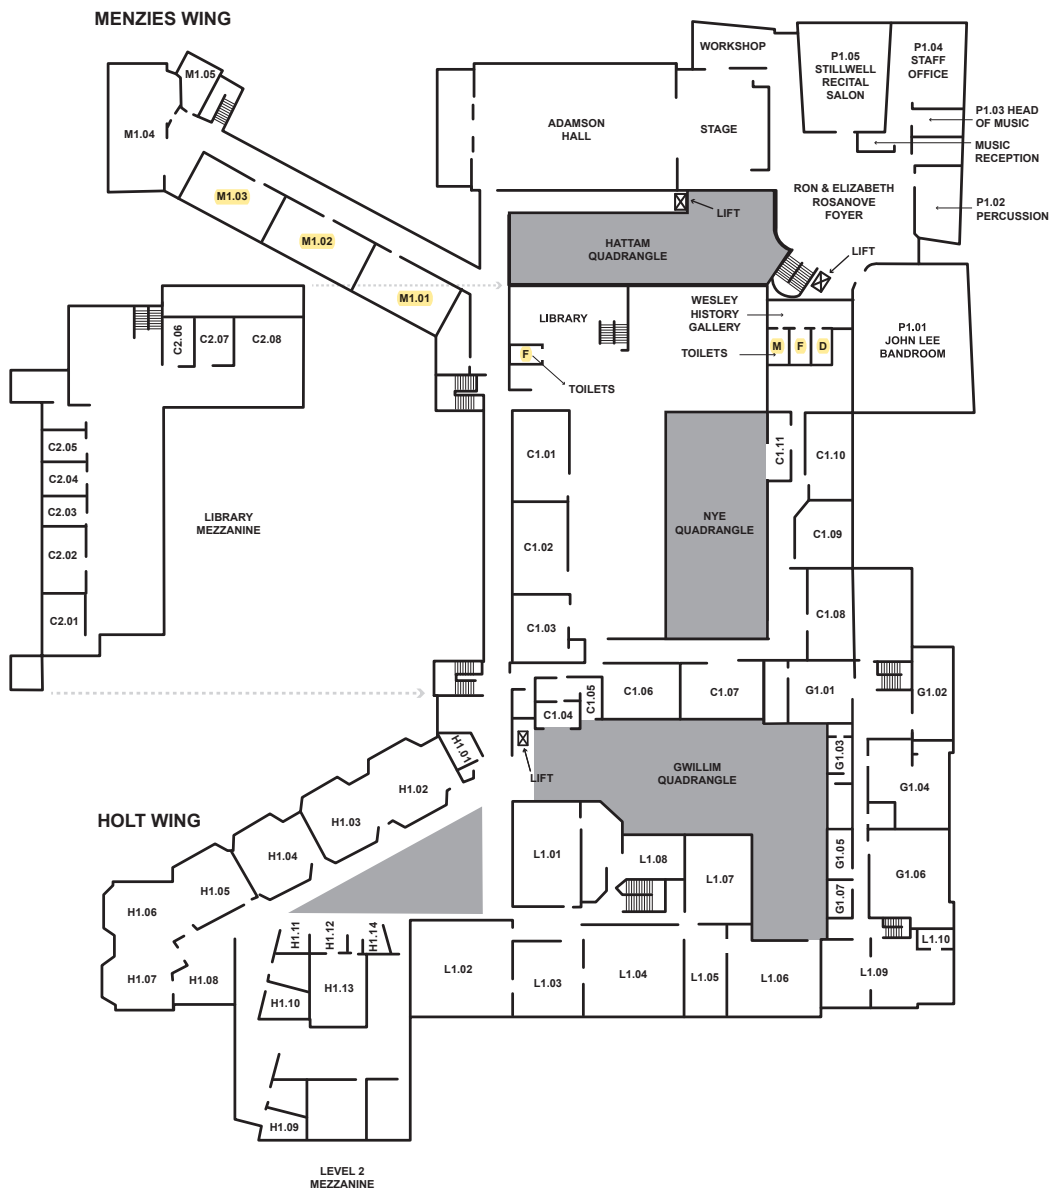

St Kilda Road Middle School

First Floor

Menzies Wing

M1.05 Staff Office

Holt Wing

H1.13 PYP Resource Room
 H1.20 Middle School Mathematics Office
 H1.21 Middle School English Office
 H1.22 Middle School Humanities Office
 H1.23 Year 8 Cluster Leader
 H1.24 Staff Office
 H1.26 Staff Office

G Block

G1.02 PE Office
 G1.05 Individual Needs
 G1.07 Individual Needs

Central

C1.03 Institute
 C1.04 Counsellor
 C1.05 Counsellor
 C1.11 Business Studies Office

Central – Mezzanine

C2.01 Institute
 C2.02 Institute
 C2.03 Institute
 C2.04 Institute
 C2.05 Institute
 C2.06 Individual Needs
 C2.07 Individual Needs
 C2.08 Individual Needs